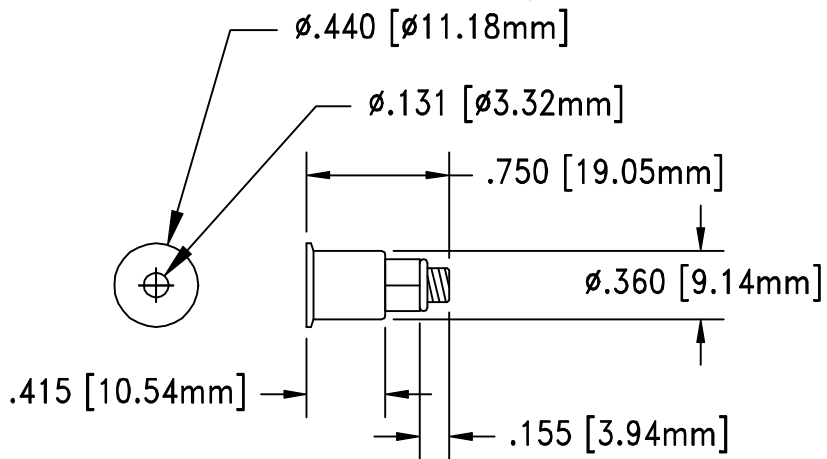

| REV | DESCRIPTION | DATE | INIT |
|-----|-------------|----------|------|
| A | NEW DRAWING | 05-02-02 | M.D. |

F6642
DOD 36642

ALL DIMENSIONS ARE IN INCHES UNLESS OTHERWISE SPECIFIED

Emulation Technology, Inc.
-VLSI and SMT ADAPTERS and ACCESSORIES-
www.emulation.com