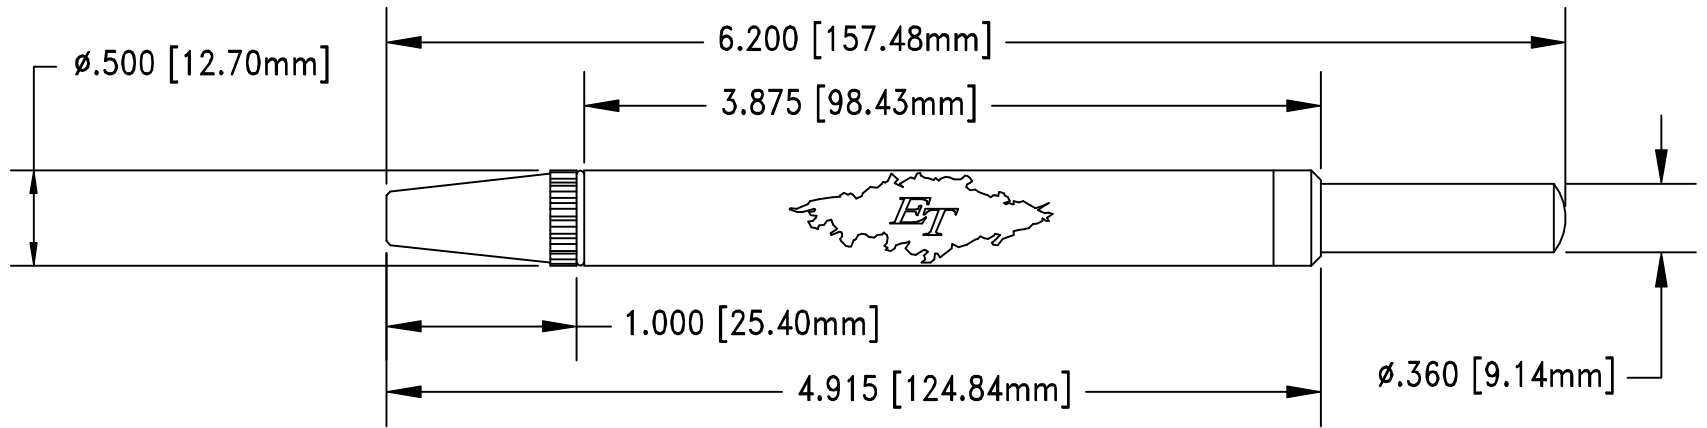

| REV | DESCRIPTION | DATE | INIT |
|-----|-------------|----------|------|
| A | NEW DRAWING | 05-02-02 | M.D. |

F6642
DOD 36642

ALL DIMENSIONS ARE IN INCHES UNLESS OTHERWISE SPECIFIED

Emulation Technology, Inc.
-VLSI and SMT ADAPTERS and ACCESSORIES-
www.emulation.com