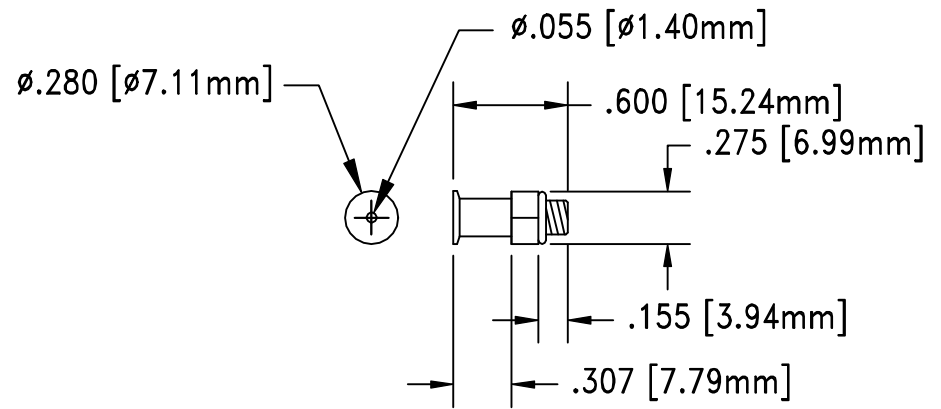

| REV | DESCRIPTION | DATE | INIT |
|-----|-------------|----------|------|
| A | NEW DRAWING | 05-02-02 | M.D. |

F6642
DOD 36642

ALL DIMENSIONS ARE IN INCHES UNLESS OTHERWISE SPECIFIED

Emulation Technology, Inc.
-VLSI and SMT ADAPTERS and ACCESSORIES-
www.emulation.com