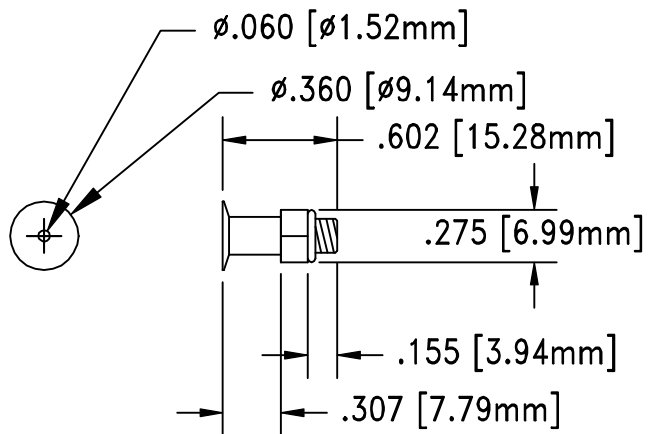

| REV | DESCRIPTION | DATE | INIT |
|-----|-------------|----------|------|
| A | NEW DRAWING | 05-02-02 | M.D. |

F6642
DOD 36642

ALL DIMENSIONS ARE IN INCHES UNLESS OTHERWISE SPECIFIED

Emulation Technology, Inc.
-VLSI and SMT ADAPTERS and ACCESSORIES-
www.emulation.com