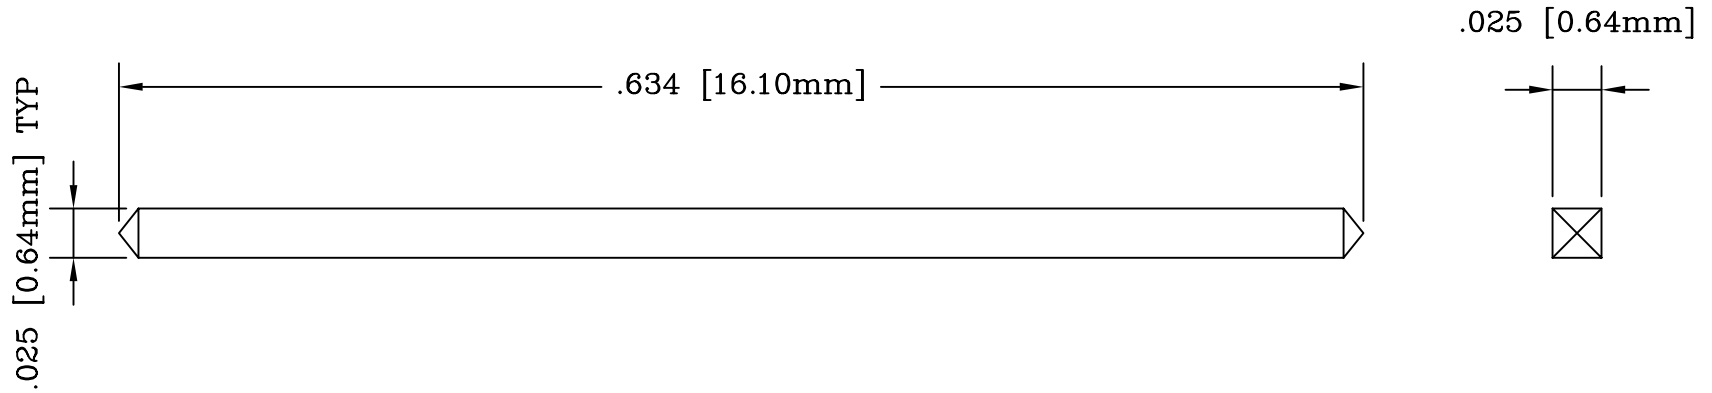

REV	DESCRIPTION	DATE	BY
A	NEW DRAWING	07/30/01	H.N.

PN1063
PN1063

NOTE: SOLD IN SINGLE UNITS

SCALE 10:1

ALL DIMENSIONS ARE IN INCHES UNLESS OTHERWISE SPECIFIED			
	Emulation Technology, Inc. — VLSI and SMT ADAPTERS and ACCESSORIES —		
	2344 Walsh Avenue, Bldg. F Santa Clara, Ca 95051		TEL:(408)982-0660 FAX:(408)982-0664
SHEET: 1 OF 1	DATE: 07/30/01	REVISION: A	ASSEMBLY DRAWING
CHECKED: Perry Munroe		DRAWN: Huy Nguyen	ITEM: WWPINS
DO NOT SCALE DRAWING			DESCRIPTION: WWPINS-.634